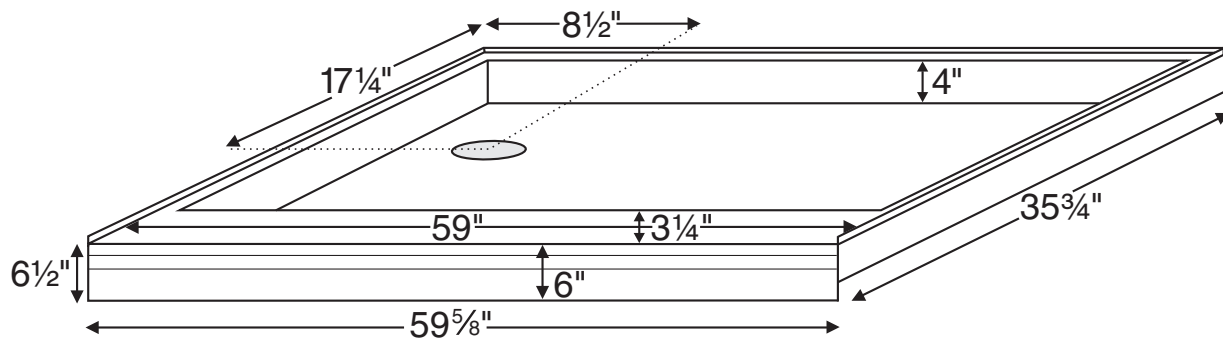

Reliance® Shower Bases

R6036ED

59.625" x 35.75" x 6"

Material - Acrylic
 Shipping Weight - 115 lbs / 52 kg
 Threshold - Single Threshold
 Drain Location - End

<p>COLOR AND FINISH OPTIONS NOTE: Part codes for all options listed in parenthesis.</p>
<p>Color Upgrade: Biscuit (RCOLOR)</p>
<p>STANDARD OPTIONS NOTE: Part codes for all options listed in parenthesis.</p>
<p>PVC Drain Kit Brushed Nickel (RDKBN)</p>

IMPORTANT ORDERING & INSTALLATION INFORMATION:

- Single, front threshold; 3.5" drain opening pre-drilled.
- Integral tile flange on 3 sides to facilitate installation.
- Textured bottom meets certification requirements for safer showering.
- Includes a PVC drain kit in chrome finish.
- 1-year Limited Residential and Commercial Warranty.
- Must specify left- or right-hand drain.

• Before discarding tub crate, check for accessories that may be packaged inside.
 • All product measurements are ±1/2".
 • Specifications and configurations are subject to change without notice.
 • Measurements herein supersede all others published prior to publication date below.